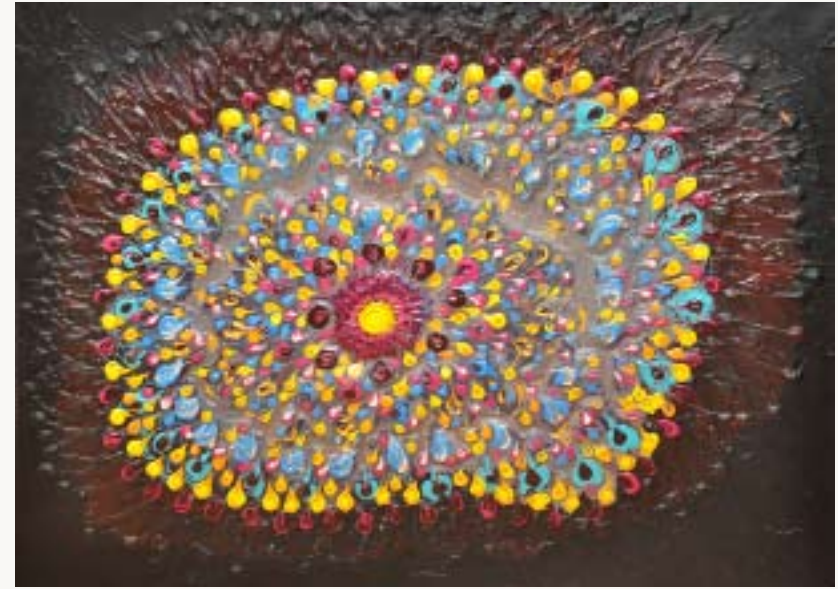

Portal: PAUL M. COTE
solo exhibition

Opening Reception: Thursday, August 19th, 6-8pm
August 17th - September 7th 2010

Gallery Hours: Tuesday - Saturday, 11am-6pm

Paul M. Cote

Paul M. Cote stumbled upon art in his search to find his spirit and self. For him, art comes from an emotional place within, an unleashing of previously hidden energies that finally found a home on canvas. Borne from this discovery are Cote's signature topographic and planetary images that are at once real and surreal, brimming with color and energy. Elements and forms are imbued with meaning, a clashing of raw instinct and the cerebral that allows us to see the fire contained within.

Here the paint is not merely applied to the canvas. Rather, it is heavily layered, swirled around, rising and falling and creating elevation, texture, and an overall sculpted appearance. The resulting celestial visions are both primitive and elegant, eluding definition as images range from realistic renderings to abstractions. Colors span the spectrum and levels of intensity, from muted to vibrant, and forms are at times heavy but also delicate. Whatever the context, in the end Cote's canvases hum with energy, infused with a passion that has come to life through the layers of paint.

Birth Acrylic on Canvas 48" x 96"

Un Invicto Nuovo Acrylic on Canvas 36" x 96"

Splash Mixed Media on Canvas 30" x 96"

Solar Acrylic on Canvas 36" x 48"

Protection Acrylic on Canvas 48" x 60"

Heart Attack Acrylic on Canvas 36" x 48"

Exodus Acrylic on Canvas 36" x 48"

Heavens Gate Acrylic on Canvas 36" x 40"

Liquos Acrylic on Canvas 30" x 40"

Hell Acrylic on Canvas 36" x 40"

H2N2 Acrylic on Canvas 48" x 48"

Planet Gasous Acrylic on Canvas 36" x 36"