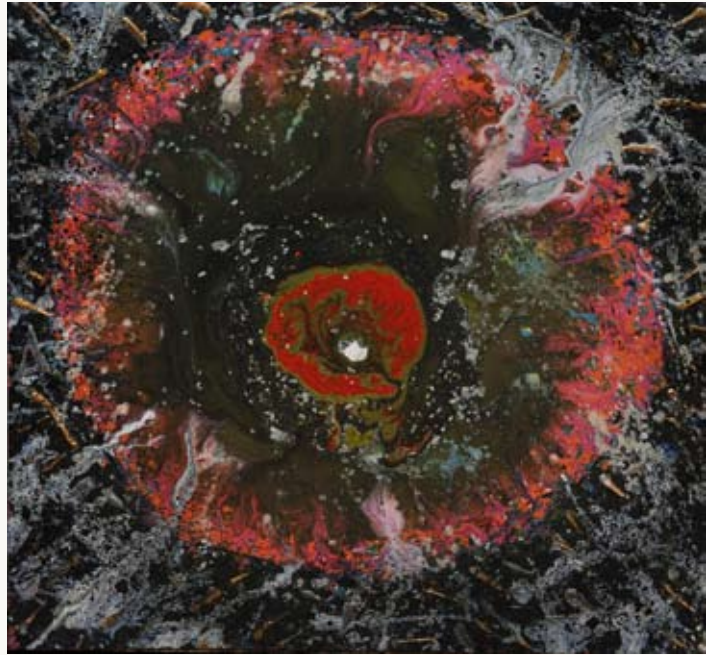

Here the paint is not merely applied to the canvas. Rather, it is heavily layered, swirled around, rising and falling and creating elevation, texture, and an overall sculpted appearance. The resulting celestial visions are both primitive and elegant, eluding definition as images range from realistic renderings to abstractions. Colors span the spectrum and levels of intensity, from muted to vibrant, and forms are at times heavy but also delicate. Whatever the context, in the end Cote's canvases hum with energy, infused with a passion that has come to life through the layers of paint.

Birth Acrylic on Canvas 48" x 96"

Un Invicto Nuovo Acrylic on Canvas 36" x 96"

Splash Mixed Media on Canvas 30" x 96"

Solar Acrylic on Canvas 36" x 48"

Protection Acrylic on Canvas 48" x 60"

Heart Attack Acrylic on Canvas 36" x 48"

Exodus Acrylic on Canvas 36" x 48"

Heavens Gate Acrylic on Canvas 36" x 40"

Liquos Acrylic on Canvas 30" x 40"

Hell Acrylic on Canvas 36" x 40"

H2N2 Acrylic on Canvas 48" x 48"

Planet Gasous Acrylic on Canvas 36" x 36"

Planet Vert Acrylic on Canvas 36" x 36"

Holocaust Door Mixed Media on Canvas 72" x 48"

Wormhole Acrylic on Canvas 48" x 36"

Guardians of Love...Butterflies Mixed Media on Canvas 80" x 30"

Galaxy Rouge Acrylic on Canvas 72" x 36"