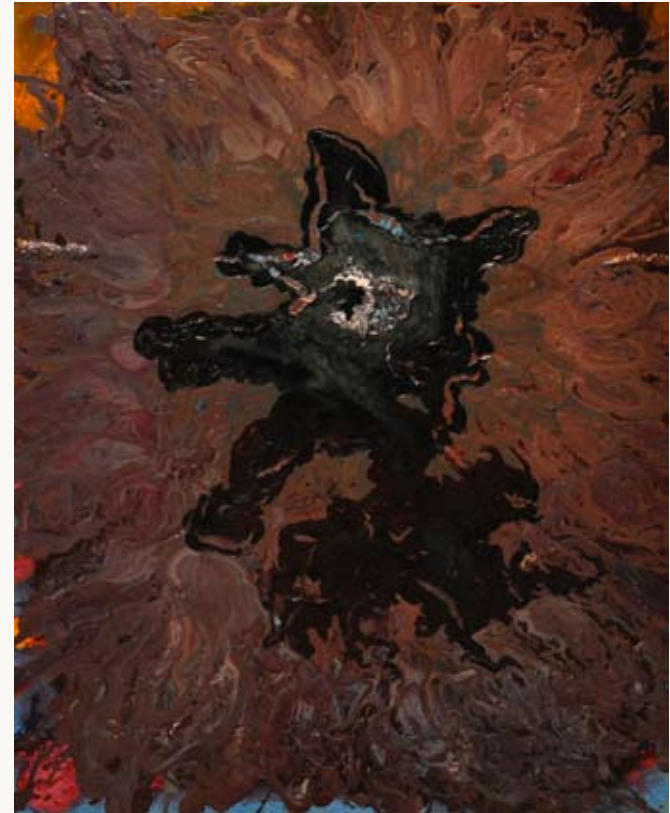

Wormhole Acrylic on Canvas 48" x 36"