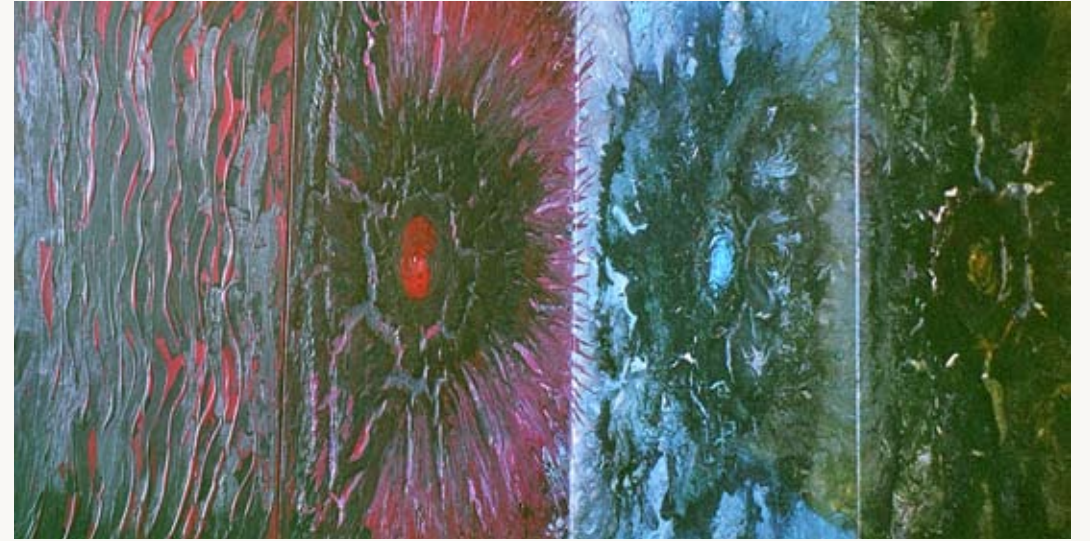

Splash Mixed Media on Canvas 30" x 96"