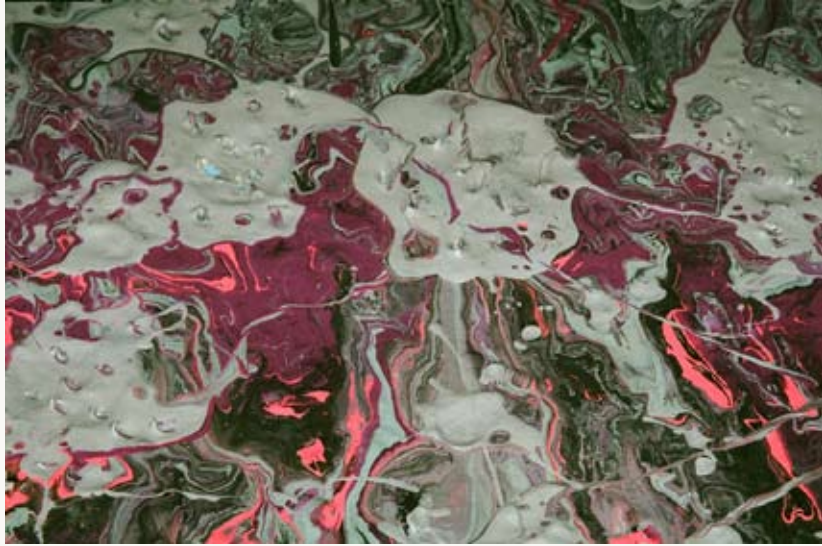

Hell Acrylic on Canvas 36" x 40"