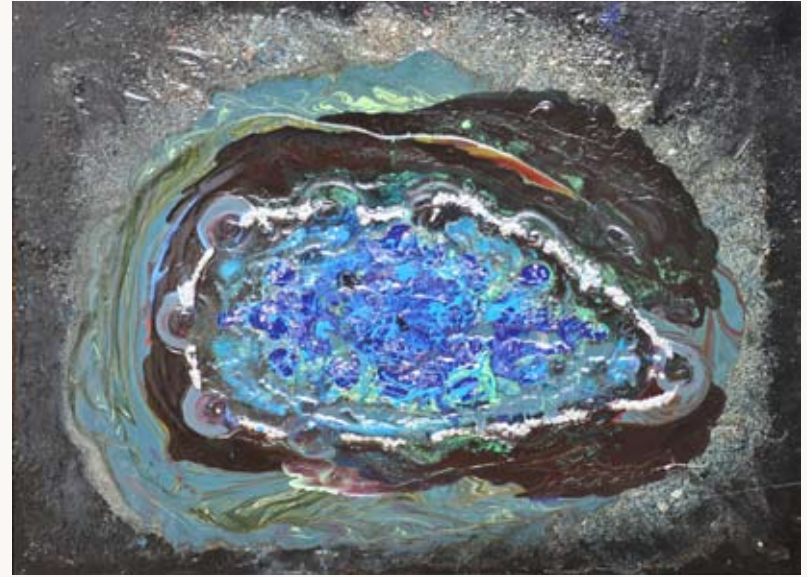

Here the paint is not merely applied to the canvas. Rather, it is heavily layered, swirled around, rising and falling and creating elevation, texture, and an overall sculpted appearance. The resulting celestial visions are both primitive and elegant, eluding definition as images range from realistic renderings to abstractions. Colors span the spectrum and levels of intensity, from muted to vibrant, and forms are at times heavy but also delicate. Whatever the context, in the end Cote's canvases hum with energy, infused with a passion that has come to life through the layers of paint.

Birth Acrylic on Canvas 48" x 96"

Un Invicto Nuovo Acrylic on Canvas 36" x 96"

Splash Mixed Media on Canvas 30" x 96"

Solar Acrylic on Canvas 36" x 48"

Protection Acrylic on Canvas 48" x 60"

Heart Attack Acrylic on Canvas 36" x 48"

Exodus Acrylic on Canvas 36" x 48"

Heavens Gate Acrylic on Canvas 36" x 40"

Liquos Acrylic on Canvas 30" x 40"

Hell Acrylic on Canvas 36" x 40"

H2N2 Acrylic on Canvas 48" x 48"

Planet Gasous Acrylic on Canvas 36" x 36"