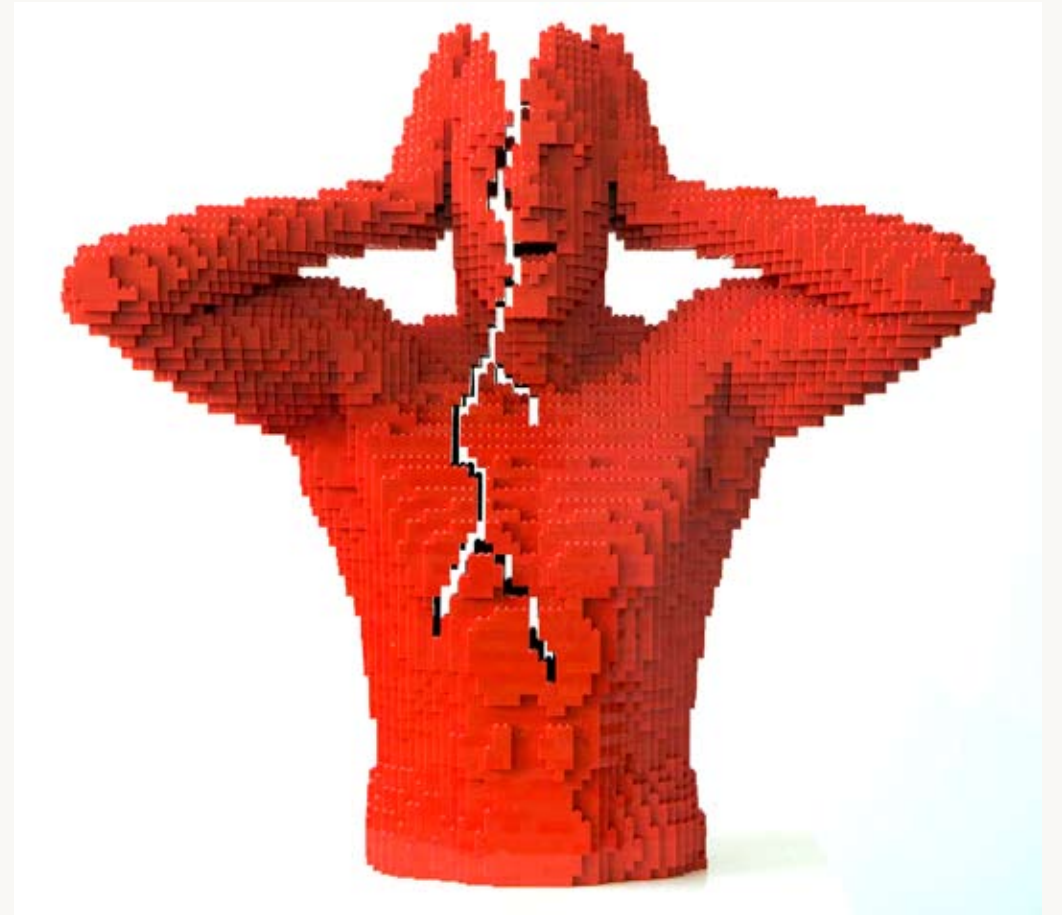

Gallery Hours: Tuesday - Saturday, 11am-6pm

Nathan Sawaya

New York sculptor **Nathan Sawaya** has become renowned in the modern art world for his groundbreaking fusion of pop art and surrealism in pieces comprised solely of LEGO bricks. His most recent work represents a new phase of artistic expression within this medium, as he explores themes of identity. All his new sculpture is in one way or another autobiographical, addressing the issue of self through symbolism to express his surrealistic ideology.

Sawaya explains his shift in approach: “It could be said that this new exhibition is the antithesis of my previous work. It is an introspective show. By working with an unconventional medium, I work within the trappings of a self-imposed prison.” What results are gripping images

rife with human emotion. Complex human figures are configured in forms of pure expressionism; at times ironic and other times fearlessly exposing the rawest elements of the human experience.

The sharp lines and angles of the LEGO bricks add to this tension, the cleanliness of the medium muddied only by the fleeting nature of perspective. While shapes are distinctive and defined up close, when viewed at a distance, the mood is softened as marked lines change to curves and the overall effect becomes blurred. This speaks to greater truths involving the myth of stability, the persistence of transition, and the ever present metamorphoses we as humans undergo in every moment. In this way, Sawaya’s work centers on the phenomenon of how people and raw emotion are intertwined in everyday life.

The Courage Within Plastic Bricks 59" x 18" x 11"

Strength of Spirit Plastic Bricks 38" x 21" x 21"

Everlasting Plastic Bricks 42" x 34" x 12"

Guarded Heart Plastic Bricks 47" x 19" x 10"

The Art Inside Plastic Bricks 45" x 15" x 21"