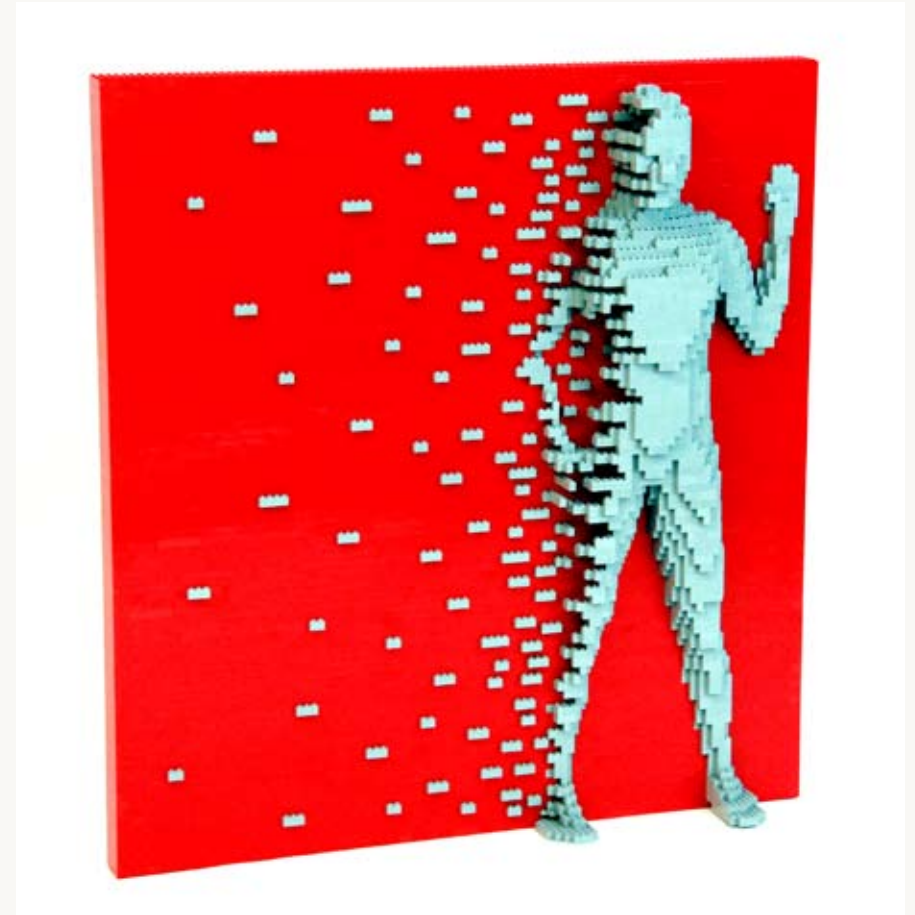

Goodbye Plastic Bricks 34" x 32" x 3"