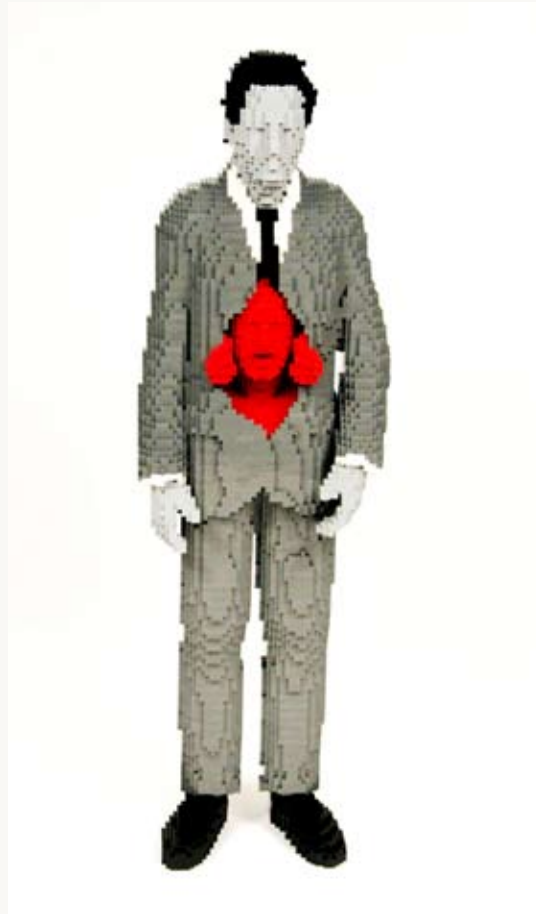

RED:

*The LEGO® Brick Sculpture
of Nathan Sawaya*

November 23 - December 14, 2010

530 West 25th St., Chelsea, New York

Agora
Gallery

Agora
Gallery

530 West 25th Street
New York, NY 10001

Tel: 212-226-4151

Gallery Hours: Tuesday - Saturday, 11am-6pm

Nathan Sawaya

New York sculptor **Nathan Sawaya** has become renowned in the modern art world for his groundbreaking fusion of pop art and surrealism in pieces comprised solely of LEGO bricks. His most recent work represents a new phase of artistic expression within this medium, as he explores themes of identity. All his new sculpture is in one way or another autobiographical, addressing the issue of self through symbolism to express his surrealistic ideology.

Sawaya explains his shift in approach: “It could be said that this new exhibition is the antithesis of my previous work. It is an introspective show. By working with an unconventional medium, I work within the trappings of a self-imposed prison.” What results are gripping images

rife with human emotion. Complex human figures are configured in forms of pure expressionism; at times ironic and other times fearlessly exposing the rawest elements of the human experience.

The sharp lines and angles of the LEGO bricks add to this tension, the cleanliness of the medium muddied only by the fleeting nature of perspective. While shapes are distinctive and defined up close, when viewed at a distance, the mood is softened as marked lines change to curves and the overall effect becomes blurred. This speaks to greater truths involving the myth of stability, the persistence of transition, and the ever present metamorphoses we as humans undergo in every moment. In this way, Sawaya’s work centers on the phenomenon of how people and raw emotion are intertwined in everyday life.