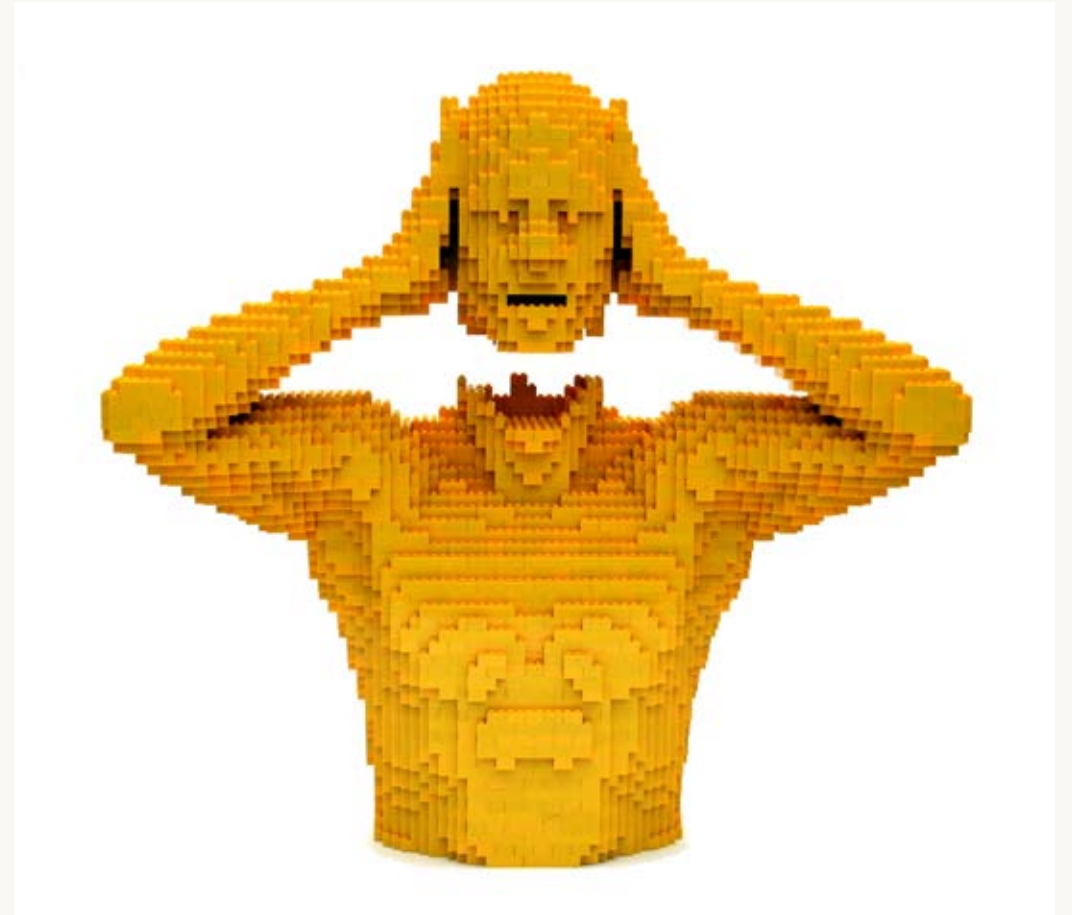

Untitled 4 Plastic Bricks 26" x 27" x 14"