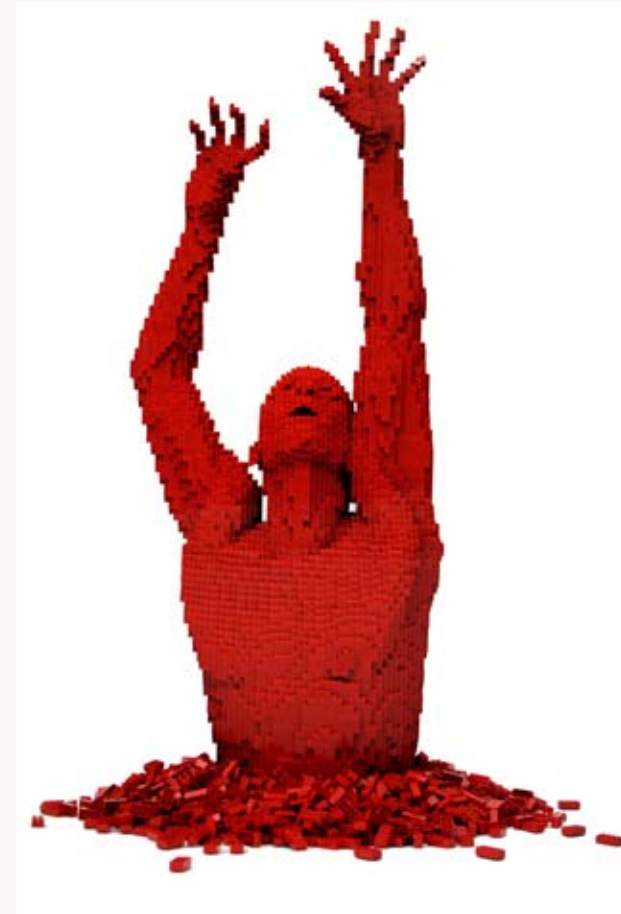

red Plastic Bricks 49" x 26" x 24"